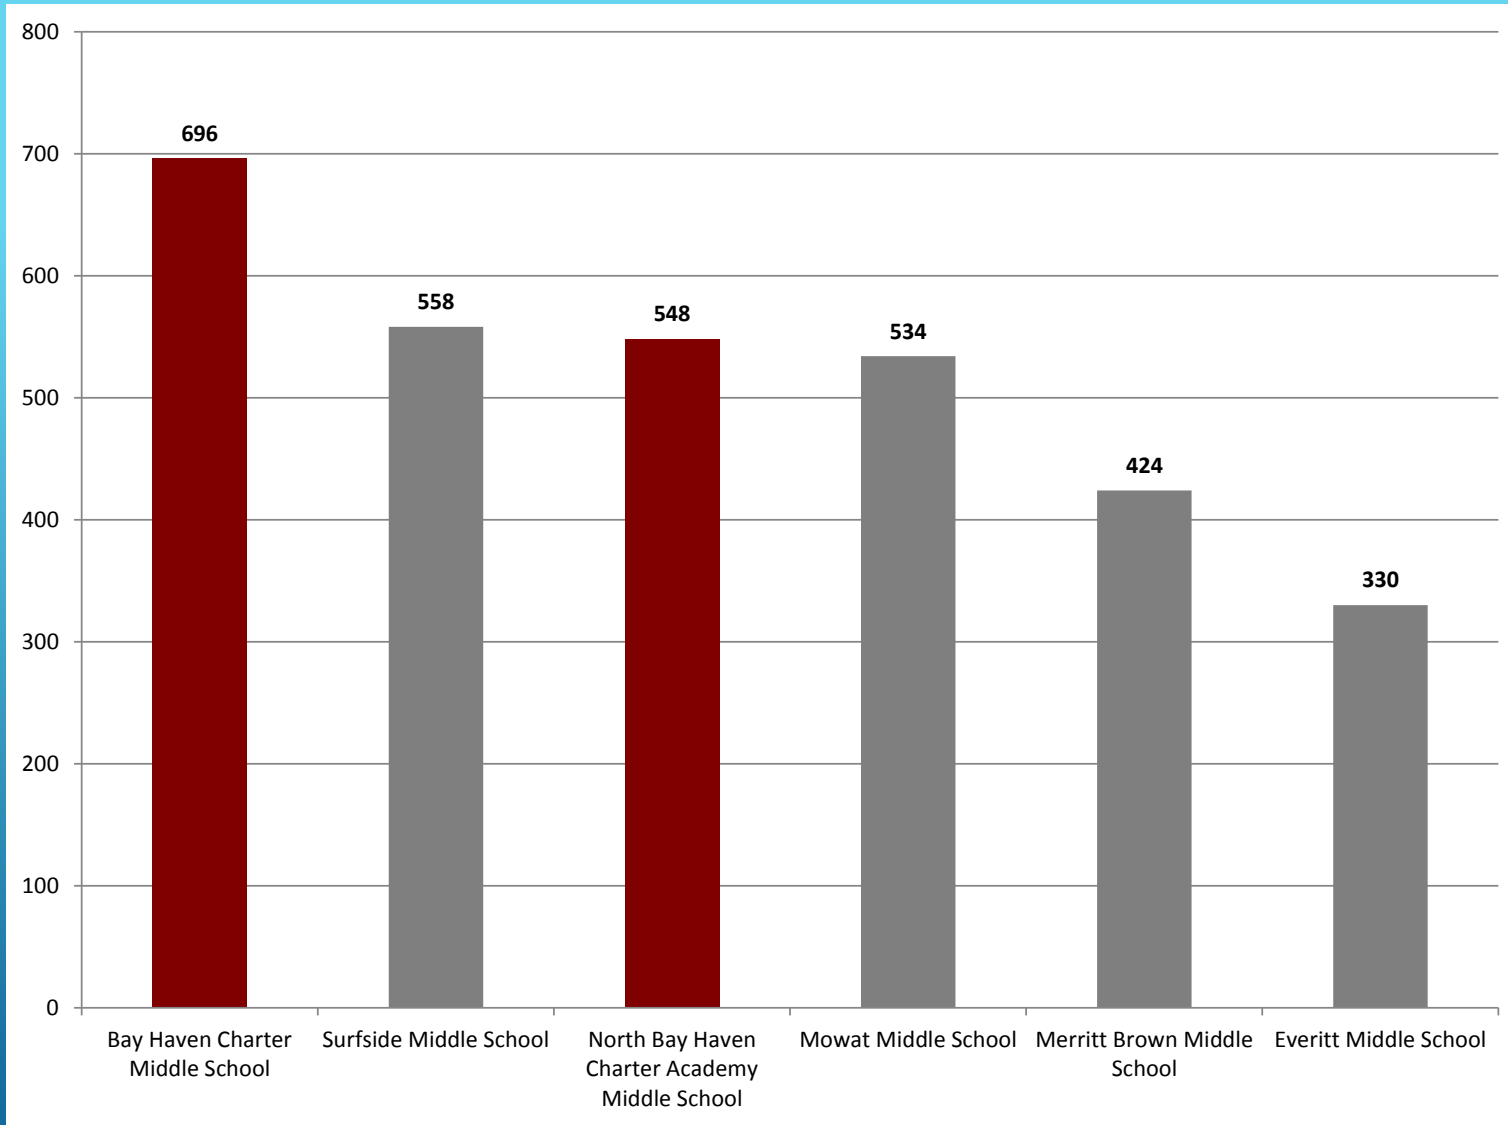

ACADEMIC ACHIEVEMENT – MIDDLE SCHOOL