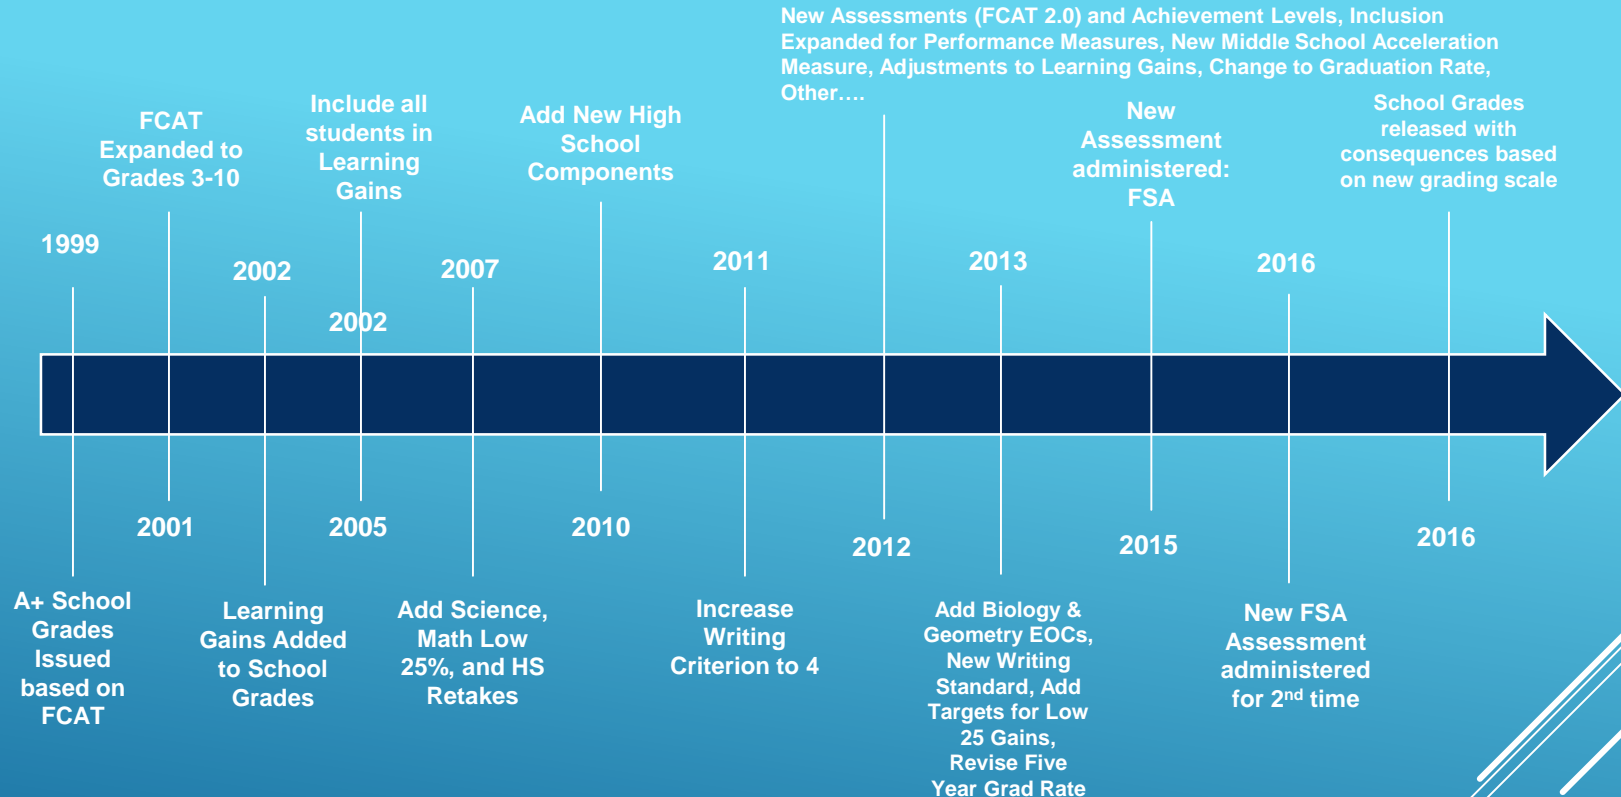

# ACADEMIC ACHIEVEMENT HISTORY OF SCHOOL GRADES

- Starting in 1996-97, the School received a report showing performance on the FCAT assessment relative to the state medians for all schools in a particular category (elementary, middle and high)
- Individual School grades were first issued in 1999

# ACADEMIC ACHIEVEMENT

- For the 2016-17 school year the School will have two National Merit Finalists
- The School had 44 perfect scores on the FSA for the 2015-16 school year
- The North Bay Haven High School has entered into the AP Capstone Program<sup>1</sup> and became a participating member in the 2016-17 school year. North Bay Elementary increased its innovative research capability with the addition of an aquaponics lab and a STEM lab.
- Florida's *Accountability Reports* demonstrate that all five Bay Haven Charter campuses continue to exemplify educational excellence even through the constant shifts in Florida's School Grading formula, state standards, and testing format.